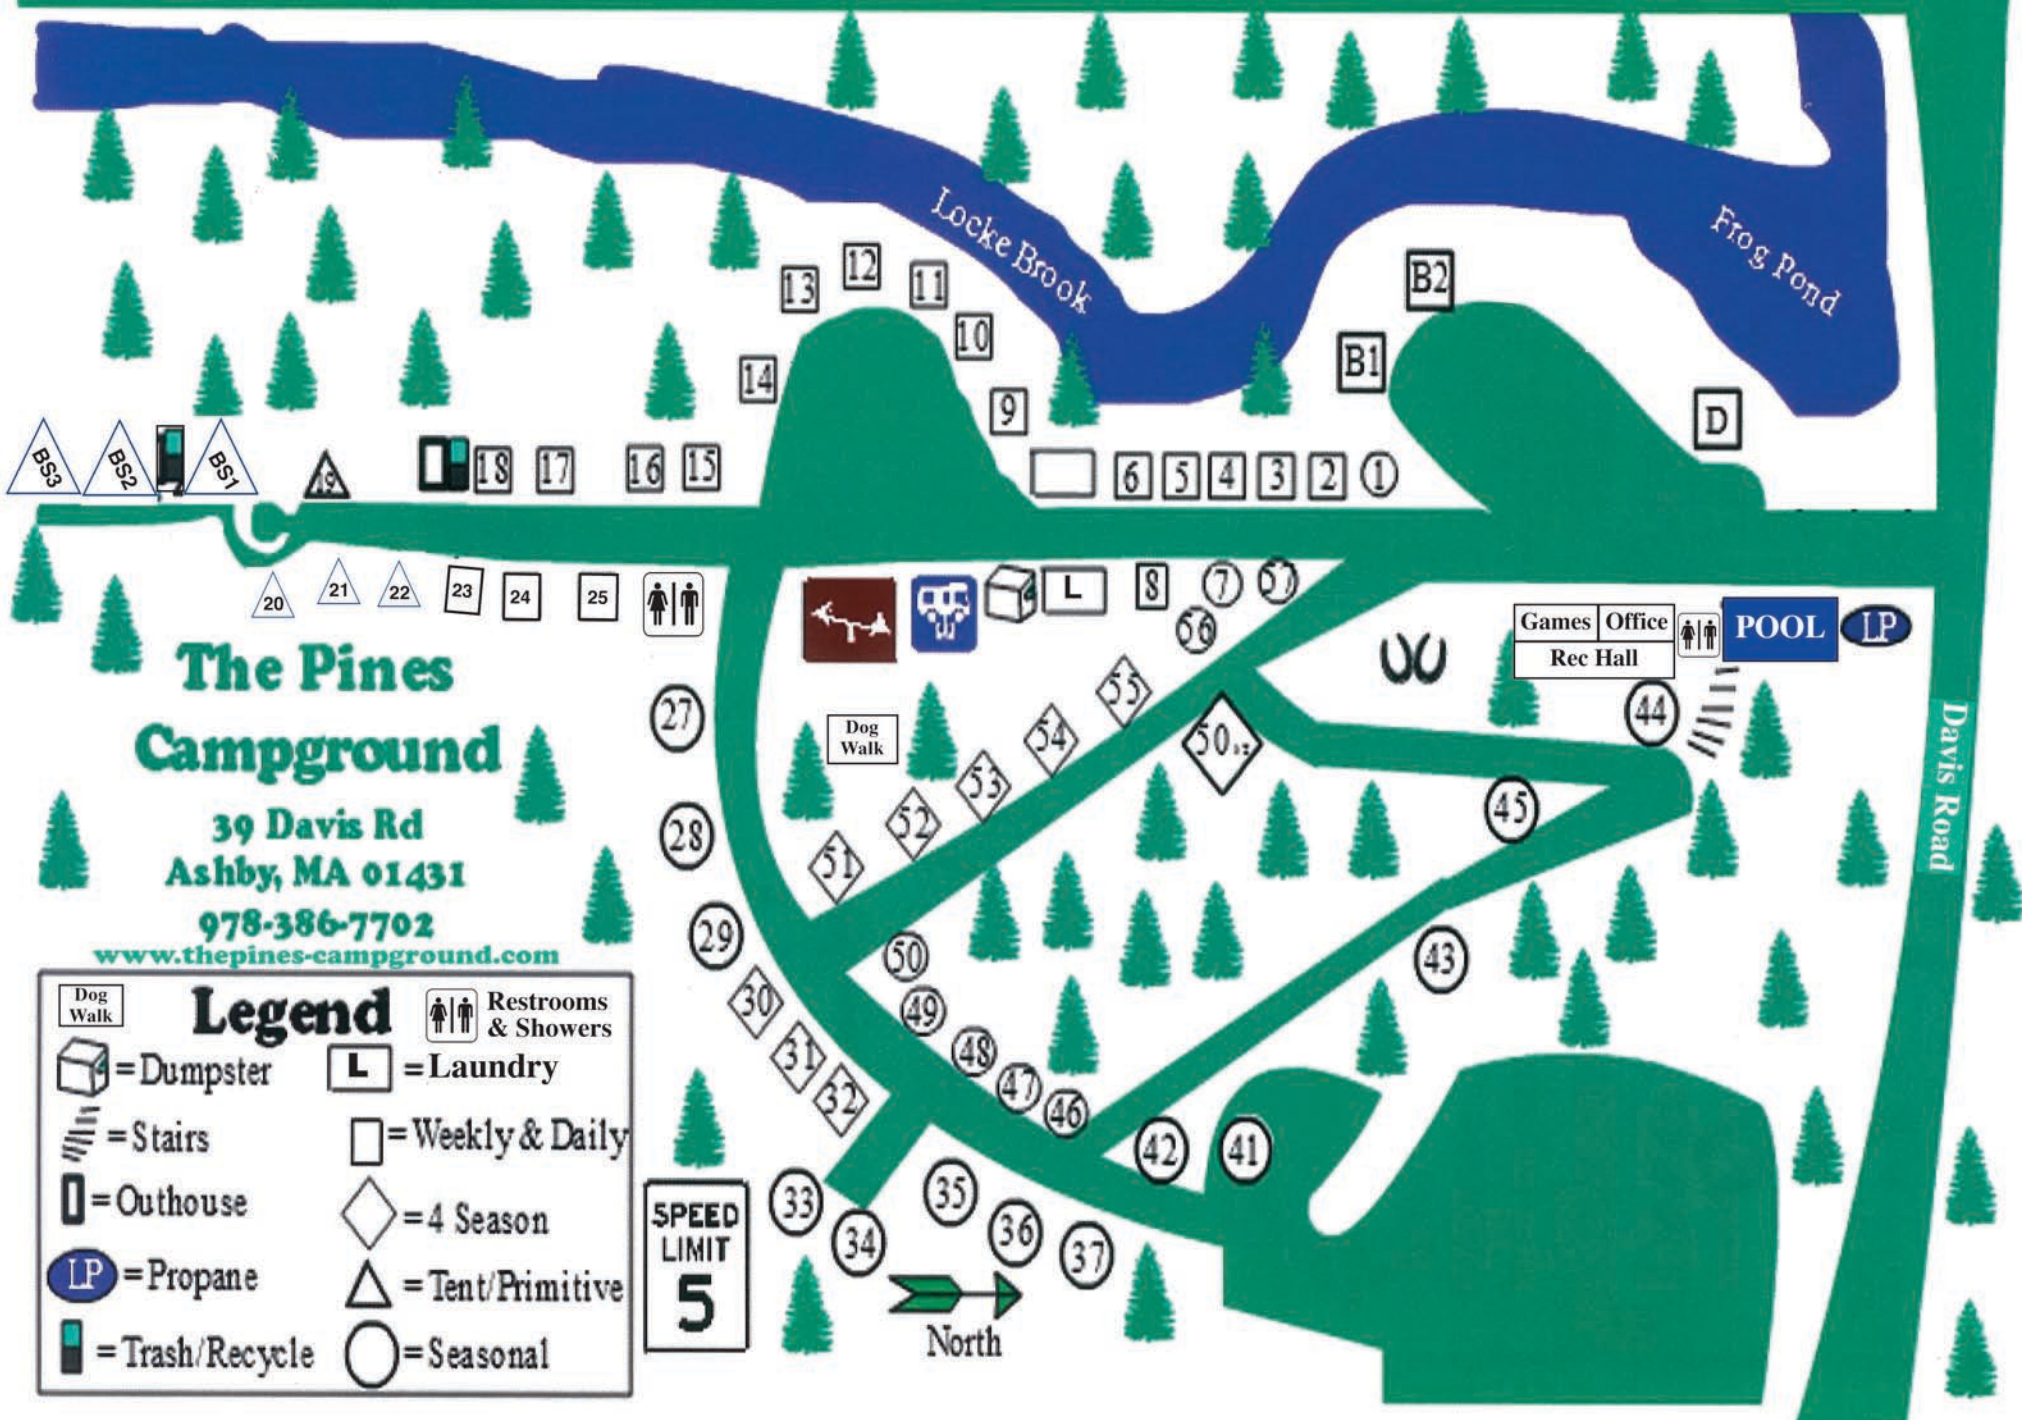

← To Fitchburg, MA

Greenville Rd / Route 31

TO NH →

# The Pines Campground

39 Davis Rd  
Ashby, MA 01431

978-386-7702

[www.thepines-campground.com](http://www.thepines-campground.com)

**Legend**

= Dog Walk	= Restrooms & Showers
= Dumpster	= Laundry
= Stairs	= Weekly & Daily
= Outhouse	= 4 Season
= Propane	= Tent/Primitive
= Trash/Recycle	= Seasonal

SPEED LIMIT  
5